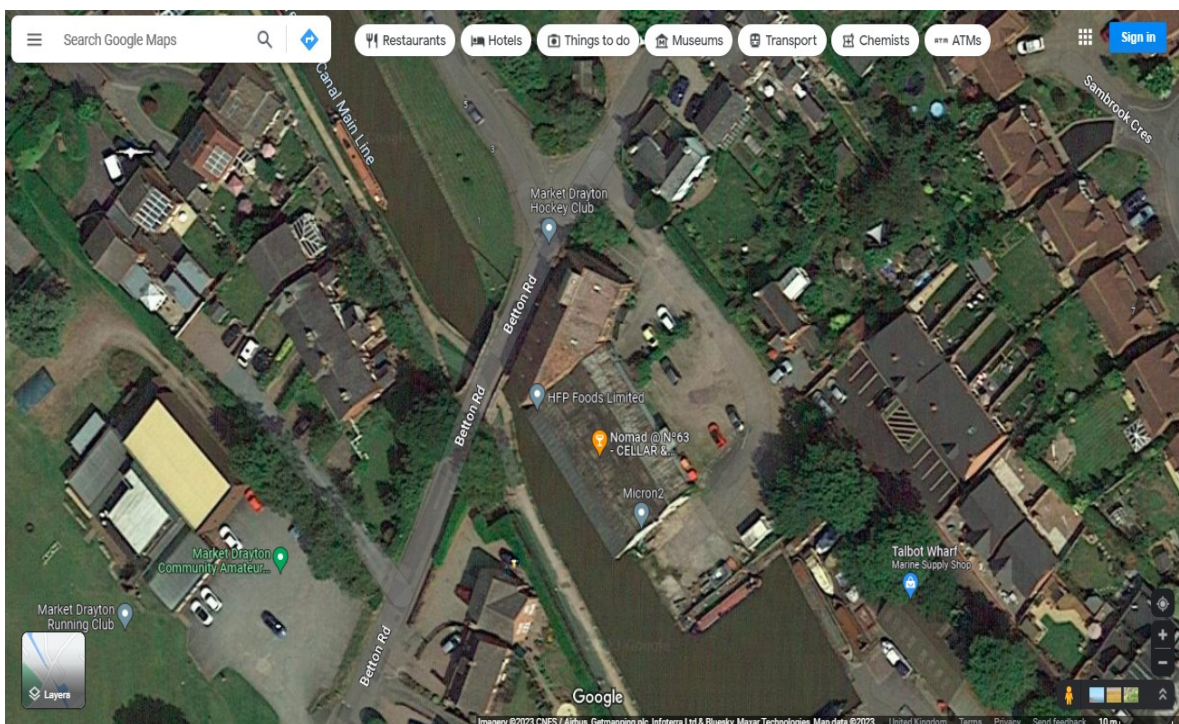

Nomad Wine, Betton Road, Market Drayton

- View of premises from canal, South West (Nomad @ 63 internet photo) -

- Front entrance to premises, off car park (Nomad @ 63 internet photo) -

- Rear view of premises, from Waterside Drive -

- Side view of premises, Betton Road and Waterside Drive junction -

- View of car park through gates of Betton Road -

- Satellite view -